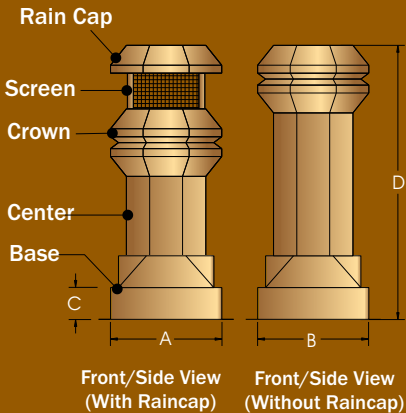

- Removable Rain Cap (brass fasteners).
- Rigid Screen Frame.
- 1 1/2" mtg Flange for easy install.
- Will cover a multitude of pipes and termination caps.
- Engineered to withstand Gail Force winds.
- Improves chimney performance.
- Light Weight and will not rust.
- Prevent animals from entry and nesting.
- Offered in Shiny, Burnished, and Patina finishes.
- High Temp Models Available