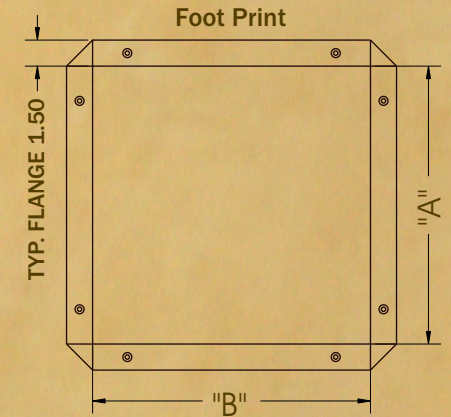

Features:

- Removable Rain Cap (brass fasteners).
- Rigid Screen Frame.
- 1 1/2" mtg Flange for easy install.
- Will cover a multitude of pipes and termination caps.
- Engineered to withstand Gail Force winds.
- Improves chimney performance.
- Light Weight and will not rust..
- Prevent animals from entry and nesting.
- Offered in Shiny, Burnished, and Patina finishes.
- High Temp Models Available

Unit Specifications:

Model Number	A	B	C	D	Weight	Air Flow	Screen	Footprint	Round Pipe Max.	Sq. Liner Max.
18 x 18 x 40	18	18	8	40	27	64" sq.	Woven Cu	18x18+ Flange	17in	17in x 17in
18 x 18 x 33	18	18	8	33	23	64" sq.	Woven Cu	18x18+ Flange	17in	17in x 17in
20 x 20 x 43	20	20	9	43	30	87" sq.	Woven Cu	20x20 + Flange	18in	18in x 18in
20 x 20 x 36	20	20	9	36	25	87" sq.	Woven Cu	20x20 + Flange	18in	18in x 18in
26 x 26 x 39	26	26	10	50	36	165" sq.	Woven Cu	26x26+ Flange	25in	25in x 25in

Custom Sizes Available

All Copper Shop products can be special ordered and customized to fit your application. We guarantee our craftsmanship and provide a limited warranty with all product. Product dimensions and information subject to change without notice.