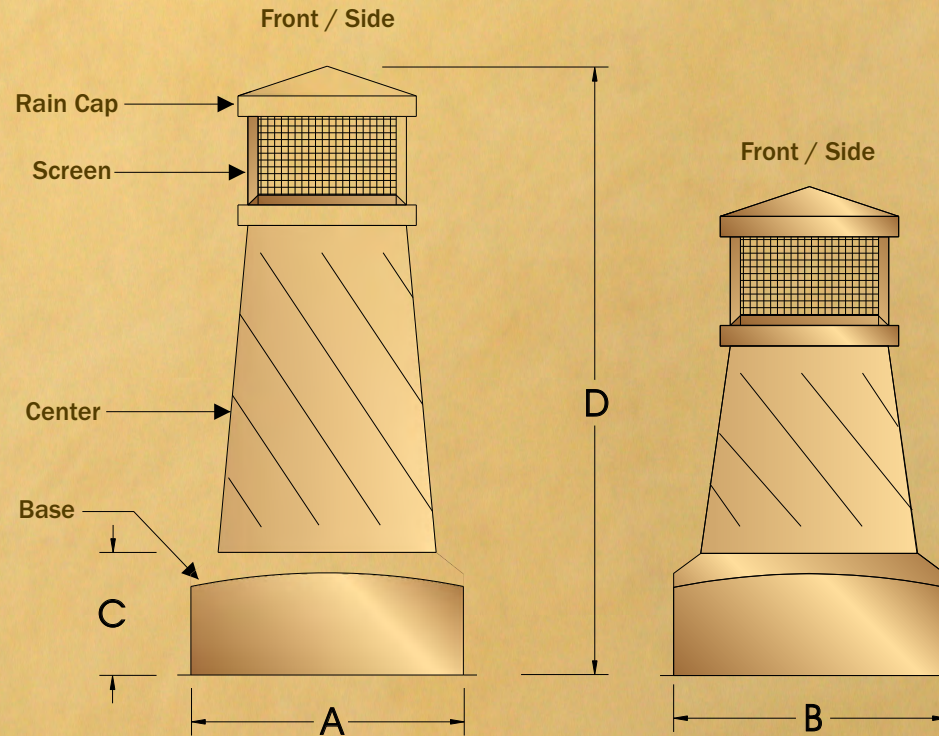

Custom Sizes Available

THE COPPER SHOP

Hand Crafted Copper Products

The Cape Rose has been designed to match the architecture of the Shoreline Homes of coastal North America.

** 43" and 36" Illustrated above