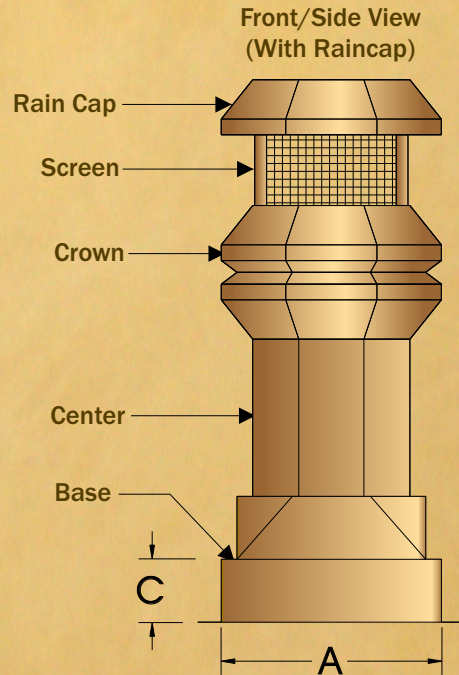

Features:

- Removable Rain Cap (brass fasteners).
- Rigid Screen Frame.
- 1 1/2" mtg Flange for easy install.
- Will cover a multitude of pipes and termination caps.
- Engineered to withstand Gail Force winds.
- Improves chimney performance.
- Light Weight and will not rust..
- Prevent animals from entry and nesting.
- Offered in Shiny, Burnished, and Patina finishes.
- High Temp Models Available

Unit Specifications:

Model Number	A	B	C	D	Weight	Air Flow	Screen	Footprint	Round Pipe Max.	Sq. Liner Max.
14 x 14 x 36	14	14	4	36	17.5	53" sq.	Woven Cu	14 x 14+Flange	13in	13 x 13
14 x 14 x 46	14	14	4	46	19	53" sq.	Woven Cu	14 x 14+Flange	13in	13 x 13
16 x 16 x 36	16	16	4	36	24	156" sq.	Woven Cu	16 x 16+Flange	15in	15 x 15
16 x 16 x 43	16	16	4	43	25	156" sq.	Woven Cu	16 x 16+Flange	15in	15 x 15
16 x 20 x 36	16	20	4	36	24	166" sq.	Woven Cu	16 x 20+Flange	15in	15 x 19
16 x 20 x 43	16	20	4	43	26	166" sq.	Woven Cu	16 x 20+Flange	15in	15 x 19

All Copper Shop products can be special ordered and customized to fit your application. We guarantee our craftsmanship and provide a limited warranty with all product. Product dimensions and information subject to change without notice.