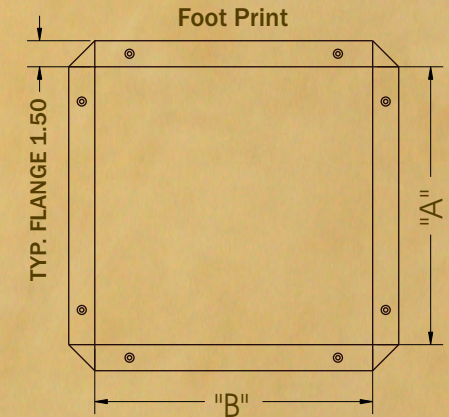

Features:

- Removable Rain Cap (brass fasteners).
- Rigid Screen Frame.
- 1 1/2" mtg Flange for easy install.
- Will cover a multitude of pipes and termination caps.
- Engineered to withstand Gail Force winds.
- Improves chimney performance.
- Light Weight and will not rust..
- Prevent animals from entry and nesting.
- Offered in Shiny, Burnished, and Patina finishes.
- High Temp Models Available

Unit Specifications:

Model Number	A	B	C	D	Weight	Air Flow	Screen	Footprint	Round Pipe Max.	Sq. Liner Max.
16 x 16 x 36	16	16	4	36	24	156" sq.	Woven Cu	16 x 16+Flange	15in	15 x 15
16 x 16 x 43	16	16	4	43	25	156" sq.	Woven Cu	16 x 16+Flange	15in	15 x 15
16 x 20 x 36	16	20	4	36	24	166" sq.	Woven Cu	16 x 20+Flange	15in	15 x 19
16 x 20 x 43	16	20	4	43	26	166" sq.	Woven Cu	16 x 20+Flange	15in	15 x 19
20 x 20 x 36	20	20	4	36	27	271" sq.	Woven Cu	20 x 20+Flange	19in	19 x 19
20 x 20 x 43	20	20	4	43	30	271" sq.	Woven Cu	20 x 20+Flange	19in	19 x 19
25 x 25 x 52	25	25	5	52	37	469" sq.	Woven Cu	25 x 25+Flange	24in	24 x 24