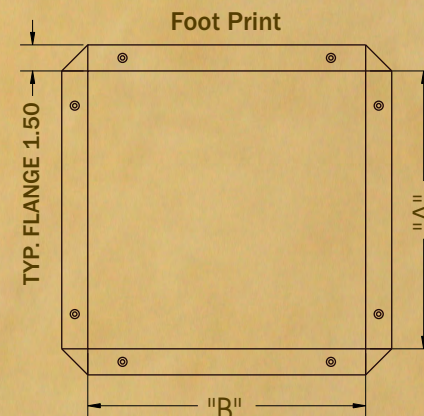

Features:

- Removable Rain Cap (brass fasteners).
- Rigid Screen Frame.
- 1 1/2" mtg Flange for easy install.
- Will cover a multitude of pipes and termination caps.
- Engineered to withstand Gail Force winds.
- Improves chimney performance.
- Light Weight and will not rust..
- Prevent animals from entry and nesting.
- Offered in Shiny, Burnished, and Patina finishes.
- High Temp Models Available

Unit Specifications:

Model Number	A	B	C	D	Weight	Air Flow	Screen	Footprint	Round Pipe Max.	Sq. Liner Max.
20 x 20 x 48	20	20	10	48	29	240" sq.	Woven Cu	20 x 20	19in	20 x 20
24 x 24 x 56	24	24	10	56	34	288 sq.	Woven Cu	24 x 24	23in	24 x 24

Custom Sizes Available

All Copper Shop products can be special ordered and customized to fit your application. We guarantee our craftsmanship and provide a limited warranty with all product. Product dimensions and information subject to change without notice.