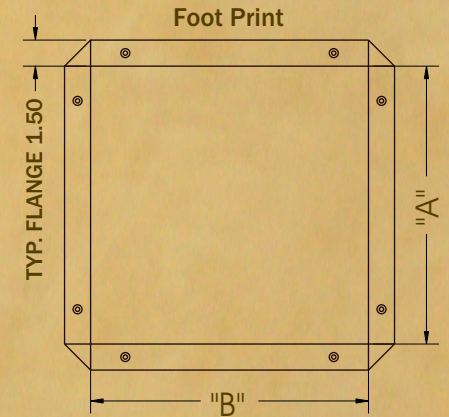

Features:

- Removable Rain Cap (brass fasteners).
- Rigid Screen Frame.
- 1 1/2" mtg Flange for easy install.
- Will cover a multitude of pipes and termination caps.
- Engineered to withstand Gail Force winds.
- Improves chimney performance.
- Light Weight and will not rust..
- Prevent animals from entry and nesting.
- Offered in Shiny, Burnished, and Patina finishes.
- High Temp Models Available

Unit Specifications:

Model Number	A	B	C	D	Weight	Air Flow	Screen	Footprint	Round Pipe Max.	Sq. Liner Max.
20 x 20 x 37	20	20	4	37	28	364" sq.	Woven Cu	20x20+Flange	19in	19 x 19
22 x 22 x 37	22	22	4	37	32	440" sq.	Woven Cu	22x22+Flange	21in	21 x 21

Custom Sizes Available