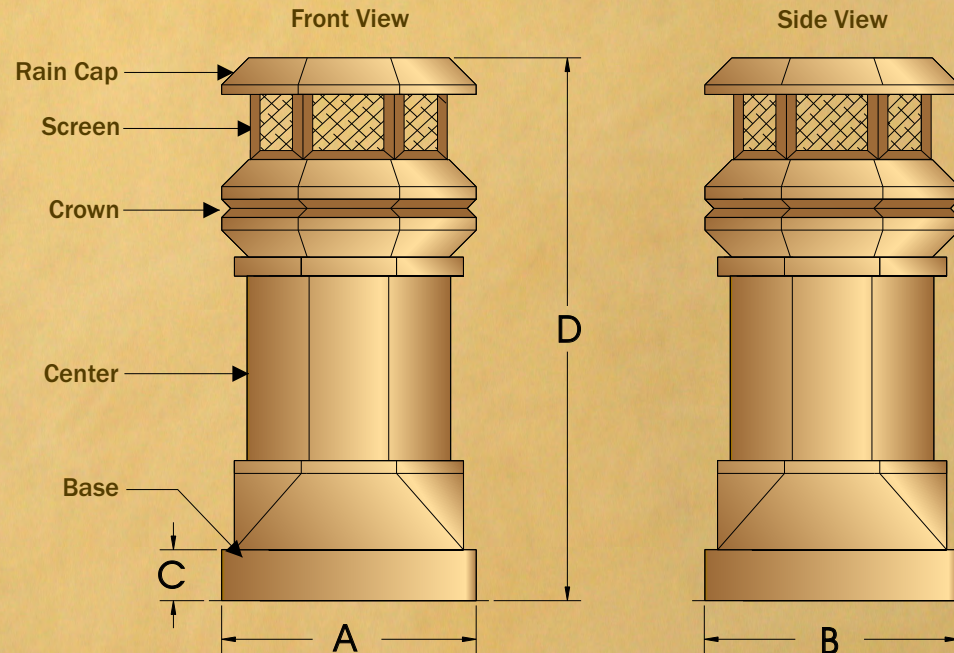

Features:

- Removable Rain Cap (brass fasteners).
- Rigid Screen Frame.
- 1 1/2" mtg Flange for easy install.
- Will cover a multitude of pipes and termination caps.
- Engineered to withstand Gail Force winds.
- Improves chimney performance.
- Light Weight and will not rust..
- Prevent animals from entry and nesting.
- Offered in Shiny, Burnished, and Patina finishes.
- High Temp Models Available

Unit Specifications:

Model Number	A	B	C	D	Weight	Air Flow	Screen	Footprint	Round Pipe Max.	Sq. Liner Max.
16 x 16 x 36	16	16	4	36	24	156" sq.	Woven Cu	16 x 16+Flange	15in	15 x 15
16 x 16 x 43	16	16	4	43	25	156" sq.	Woven Cu	16 x 16+Flange	15in	15 x 15
16 x 20 x 36	16	20	4	36	24	166" sq.	Woven Cu	16 x 20+Flange	15in	15 x 19
16 x 20 x 43	16	20	4	43	26	166" sq.	Woven Cu	16 x 20+Flange	15in	15 x 19
20 x 20 x 36	20	20	4	36	27	271" sq.	Woven Cu	20 x 20+Flange	19in	19 x 19
20 x 20 x 43	20	20	4	43	30	271" sq.	Woven Cu	20 x 20+Flange	19in	19 x 19
25 x 25 x 52	25	25	5	52	37	469" sq.	Woven Cu	25 x 25+Flange	24in	24 x 24