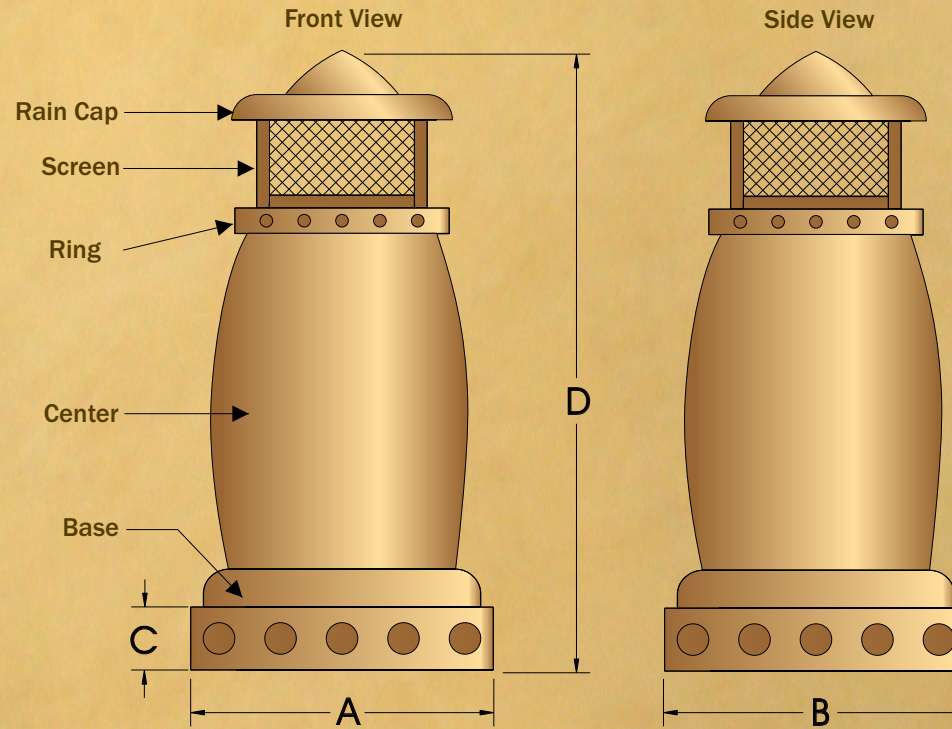

Features:

- Removable Rain Cap (brass fasteners).
- Rigid Screen Frame.
- 1 1/2" mtg Flange for easy install.
- Will cover a multitude of pipes and termination caps.
- Engineered to withstand Gail Force winds.
- Improves chimney performance.
- Light Weight and will not rust..
- Prevent animals from entry and nesting.
- Offered in Shiny, Burnished, and Patina finishes.
- High Temp Models Available

Unit Specifications:

Model Number	A	B	C	D	Weight	Air Flow	Screen	Footprint	Round Pipe Max.	Sq. Liner Max.	
24x 24 x 51	24	24	5	51	40	308" sq.	Woven Cu	24 x 24+Flange	16in	23 x 23	Std Model

Custom Sizes Available