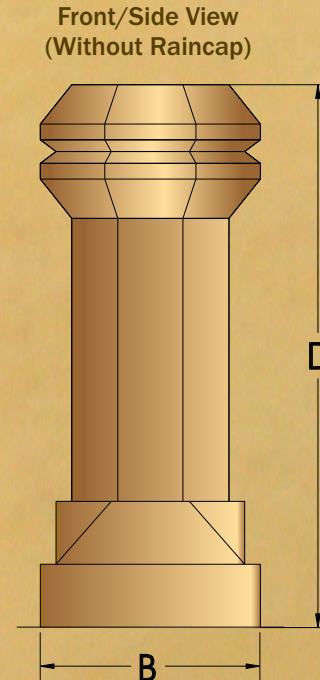

Features:

- Removable Rain Cap (brass fasteners).
- Rigid Screen Frame.
- 1 1/2" mtg Flange for easy install.
- Will cover a multitude of pipes and termination caps.
- Engineered to withstand Gail Force winds.
- Improves chimney performance.
- Light Weight and will not rust..
- Prevent animals from entry and nesting.
- Offered in Shiny, Burnished, and Patina finishes.
- High Temp Models Available

Unit Specifications:

Model Number	A	B	C	D	Weight	Air Flow	Screen	Footprint	Round Pipe Max.	Sq. Liner Max.
14 x 14 x 36	14	14	4	36	17.5	53" sq.	Woven Cu	14 x 14+Flange	13in	13 x 13
14 x 14 x 46	14	14	4	46	19	53" sq.	Woven Cu	14 x 14+Flange	13in	13 x 13
16 x 16 x 36	16	16	4	36	24	156" sq.	Woven Cu	16 x 16+Flange	15in	15 x 15
16 x 16 x 43	16	16	4	43	25	156" sq.	Woven Cu	16 x 16+Flange	15in	15 x 15
16 x 20 x 36	16	20	4	36	24	166" sq.	Woven Cu	16 x 20+Flange	15in	15 x 19
16 x 20 x 43	16	20	4	43	26	166" sq.	Woven Cu	16 x 20+Flange	15in	15 x 19

All Copper Shop products can be special ordered and customized to fit your application. We guarantee our craftsmanship and provide a limited warranty with all product. Product dimensions and information subject to change without notice.