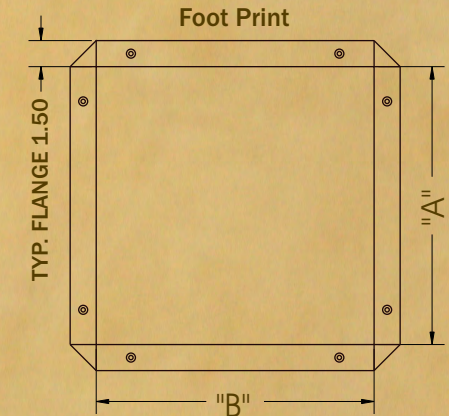

Features:

- Removable Rain Cap (brass fasteners).
- Rigid Screen Frame.
- 1 1/2" mtg Flange for easy install.
- Will cover a multitude of pipes and termination caps.
- Engineered to withstand Gail Force winds.
- Improves chimney performance.
- Light Weight and will not rust..
- Prevent animals from entry and nesting.
- Offered in Shiny, Burnished, and Patina finishes.

Unit Specifications:

Model Number	A	B	C	D	Weight	Air Flow	Screen	Footprint	Round Pipe Max.	Sq. Liner Max.
18 x 18 x 40	18	18	4	40	28.5	290"sq.	Woven Cu	18 x 18+Flange	17in	17 x 17
20 x 20 x 41	20	20	4	41	30	354"sq.	Woven Cu	20 x 20+Flange	19in	19 x 19
24 x 24 x 45	24	24	6	45	36	550"sq.	Woven Cu	24 x 24+Flange	23in	23 x 23

Custom Sizes are Available.