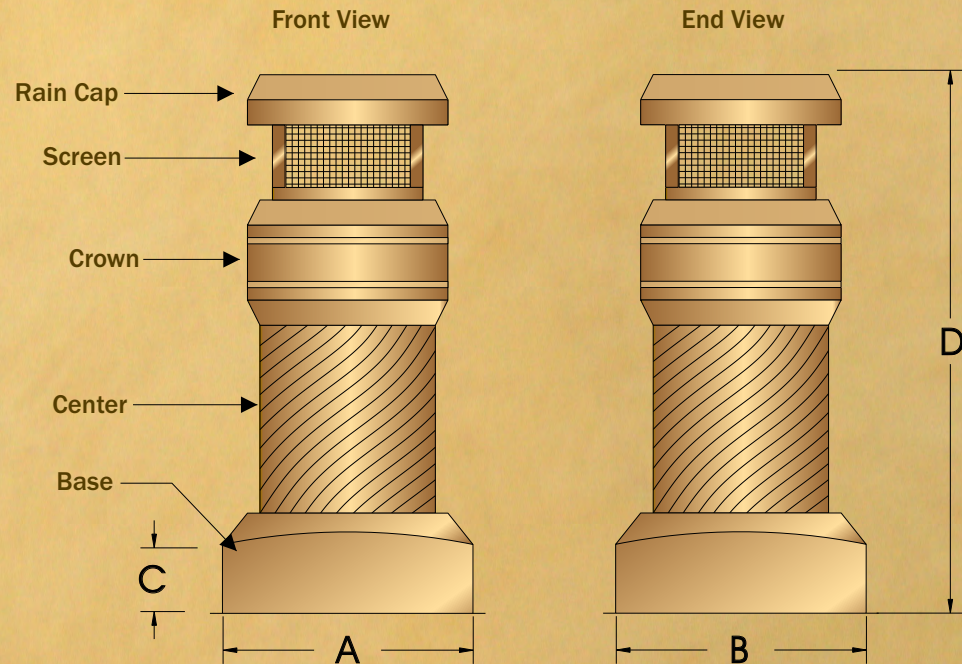

** 43" and 32" Illustrated above

Features:

- Removable Rain Cap (brass fasteners).
- Rigid Screen Frame.
- 1 1/2" mtg Flange for easy install.
- Will cover a multitude of pipes and termination caps.
- Engineered to withstand Gail Force winds.
- Improves chimney performance.
- Light Weight and will not rust..
- Prevent animals from entry and nesting.
- Offered in Shiny, Burnished, and Patina finishes.
- High Temp Models Available

Unit Specifications:

Model Number	A	B	C	D	Weight	Air Flow	Screen	Footprint	Round Pipe Max.	Sq. Liner Max.
18 x 18 x 43	18	18	8	40	27	143" sq.	Woven Cu	18x18+ Flange	17in	17in x 17in
18 x 18 x 33	18	18	8	33	23	143" sq.	Woven Cu	18x18+ Flange	17in	17in x 17in
20 x 20 x 43	20	20	9	43	31	247" sq.	Woven Cu	20x20 + Flange	18in	18in x 18in
20 x 20 x 32	20	20	9	36	25	247" sq.	Woven Cu	20x20 + Flange	18in	18in x 18in
26 x 26 x 52	26	26	10	50	38	384" sq.	Woven Cu	26x26+ Flange	25in	25in x 25in

Custom Sizes Available

THE COPPER SHOP
 Hand Crafted Copper Products

*The design of The Wellington
 will enhance commercial,
 institutional, government buildings
 and many restaurants.*

Features:

- Removable Rain Cap (brass fasteners).
- Rigid Screen Frame.
- 1 1/2" mtg Flange for easy install.
- Will cover a multitude of pipes and termination caps.
- Engineered to withstand Gail Force winds.
- Improves chimney performance.
- Light Weight and will not rust..
- Prevent animals from entry and nesting.
- Offered in Shiny, Burnished, and Patina finishes.
- High Temp Models Available