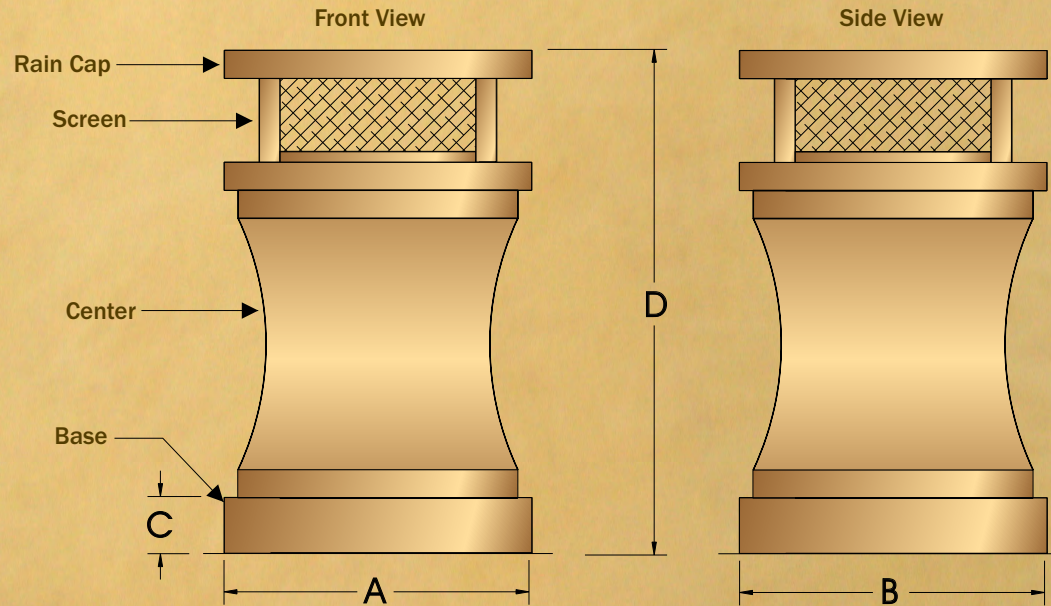

Features:

- Removable Rain Cap (brass fasteners).
- Rigid Screen Frame.
- 1 1/2" mtg Flange for easy install.
- Will cover a multitude of pipes and termination caps.
- Engineered to withstand Gail Force winds.
- Improves chimney performance.
- Light Weight and will not rust..
- Prevent animals from entry and nesting.
- Offered in Shiny, Burnished, and Patina finishes.
- High Temp Models Available

Unit Specifications:

Model Number	A	B	C	D	Weight	Air Flow	Screen	Footprint	Round Pipe Max.	Sq. Liner Max.
20 x 20 x 37	20	20	4	37	28	364" sq.	Woven Cu	20x20+Flange	19in	19 x 19
22 x 22 x 37	22	22	4	37	32	440" sq.	Woven Cu	22x22+Flange	21in	21 x 21

Custom Sizes Available