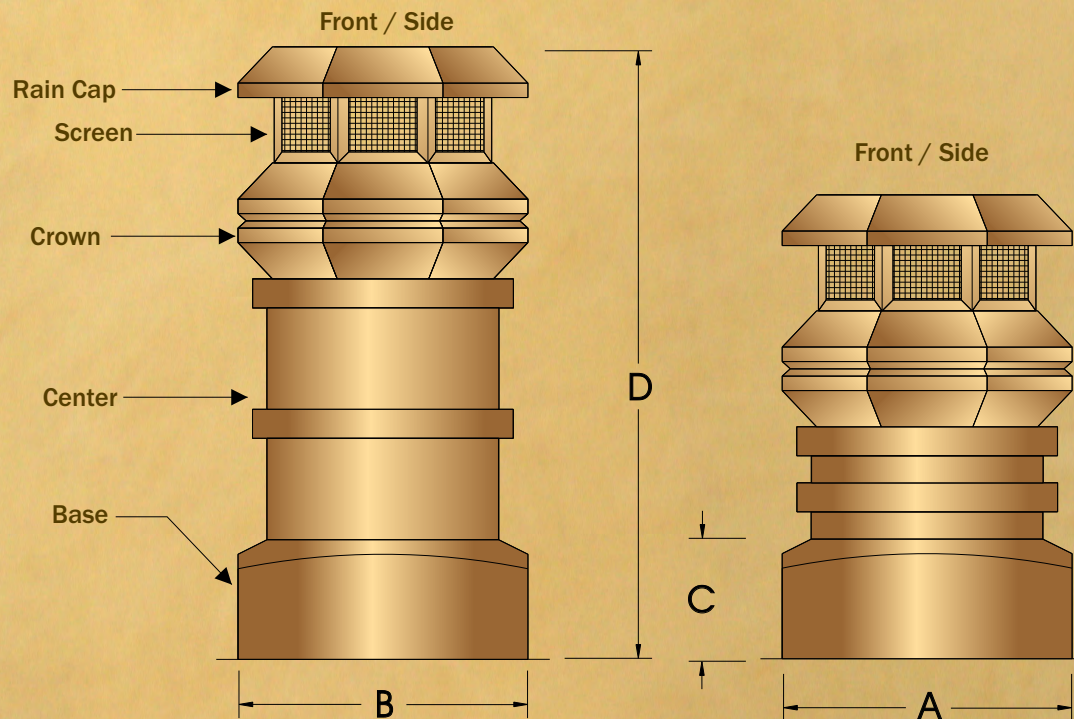

** 43" and 32" Illustrated above

Features:

- Removable Rain Cap (brass fasteners).
- Rigid Screen Frame.
- 1 1/2" mtg Flange for easy install.
- Will cover a multitude of pipes and termination caps.
- Engineered to withstand Gail Force winds.
- Improves chimney performance.
- Light Weight and will not rust..
- Prevent animals from entry and nesting.
- Offered in Shiny, Burnished, and Patina finishes.
- High Temp Models Available

Unit Specifications:

Model Number	A	B	C	D	Weight	Air Flow	Screen	Footprint	Round Pipe Max.	Sq. Liner Max.
18 x 18 x 43	18	18	8	40	27	143" sq.	Woven Cu	18x18+ Flange	17in	17in x 17in
18 x 18 x 33	18	18	8	33	23	143" sq.	Woven Cu	18x18+ Flange	17in	17in x 17in
20 x 20 x 43	20	20	9	43	31	247" sq.	Woven Cu	20x20 + Flange	18in	18in x 18in
20 x 20 x 32	20	20	9	36	25	247" sq.	Woven Cu	20x20 + Flange	18in	18in x 18in
26 x 26 x 52	26	26	10	50	38	384" sq.	Woven Cu	26x26+ Flange	25in	25in x 25in

Custom Sizes Available