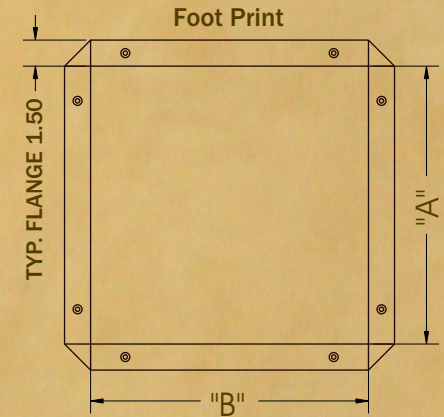

** 43" and 36" Illustrated above

Features:

- Removable Rain Cap (brass fasteners).
- Rigid Screen Frame.
- 1 1/2" mtg Flange for easy install.
- Will cover a multitude of pipes and termination caps.
- Engineered to withstand Gail Force winds.
- Improves chimney performance.
- Light Weight and will not rust..
- Prevent animals from entry and nesting.
- Offered in Shiny, Burnished, and Patina finishes.
- High Temp Models Available