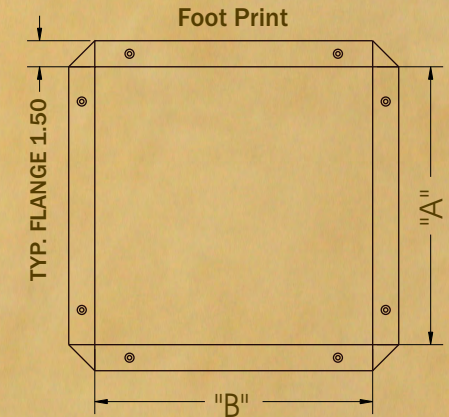

Features:

- Removable Rain Cap (brass fasteners).
- Rigid Screen Frame.
- 1 1/2" mtg Flange for easy install.
- Will cover a multitude of pipes and termination caps.
- Engineered to withstand Gail Force winds.
- Improves chimney performance.
- Light Weight and will not rust..
- Prevent animals from entry and nesting.
- Offered in Shiny, Burnished, and Patina finishes.
- High Temp Models Available

Unit Specifications:

Model Number	A	B	C	D	Weight	Air Flow	Screen	Footprint	Round Pipe Max.	Sq. Liner Max.
14 x 14 x 36	14	14	4	36	17.5	53" sq.	Woven Cu	14 x 14+Flange	13in	13 x 13
14 x 14 x 46	14	14	4	46	19	53" sq.	Woven Cu	14 x 14+Flange	13in	13 x 13
16 x 16 x 36	16	16	4	36	24	156" sq.	Woven Cu	16 x 16+Flange	15in	15 x 15
16 x 16 x 43	16	16	4	43	25	156" sq.	Woven Cu	16 x 16+Flange	15in	15 x 15
16 x 20 x 36	16	20	4	36	24	166" sq.	Woven Cu	16 x 20+Flange	15in	15 x 19
16 x 20 x 43	16	20	4	43	26	166" sq.	Woven Cu	16 x 20+Flange	15in	15 x 19

All Copper Shop products can be special ordered and customized to fit your application. We guarantee our craftsmanship and provide a limited warranty with all product. Product dimensions and information subject to change without notice.