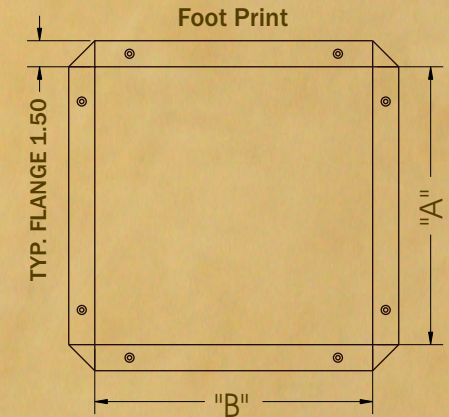

Features:

- Removable Rain Cap (brass fasteners).
- Rigid Screen Frame.
- 1 1/2" mtg Flange for easy install.
- Will cover a multitude of pipes and termination caps.
- Engineered to withstand Gail Force winds.
- Improves chimney performance.
- Light Weight and will not rust..
- Prevent animals from entry and nesting.
- Offered in Shiny, Burnished, and Patina finishes.
- High Temp Models Available

Unit Specifications:

Model Number	A	B	C	D	Weight	Air Flow	Screen	Footprint	Round Pipe Max.	Sq. Liner Max.
18 x 18 x 43	18	18	8	40	27	143" sq.	Woven Cu	18x18 + Flange	17in	17in x 17in
18 x 18 x 33	18	18	8	33	23	143" sq.	Woven Cu	18x18 + Flange	17in	17in x 17in
20 x 20 x 43	20	20	9	43	31	247" sq.	Woven Cu	20x20 + Flange	18in	18in x 18in
20 x 20 x 32	20	20	9	36	25	247" sq.	Woven Cu	20x20 + Flange	18in	18in x 18in
26 x 26 x 52	26	26	10	50	38	384" sq.	Woven Cu	26x26 + Flange	25in	25in x 25in

Custom Sizes Available

All Copper Shop products can be special ordered and customized to fit your application. We guarantee our craftsmanship and provide a limited warranty with all product. Product dimensions and information subject to change without notice.