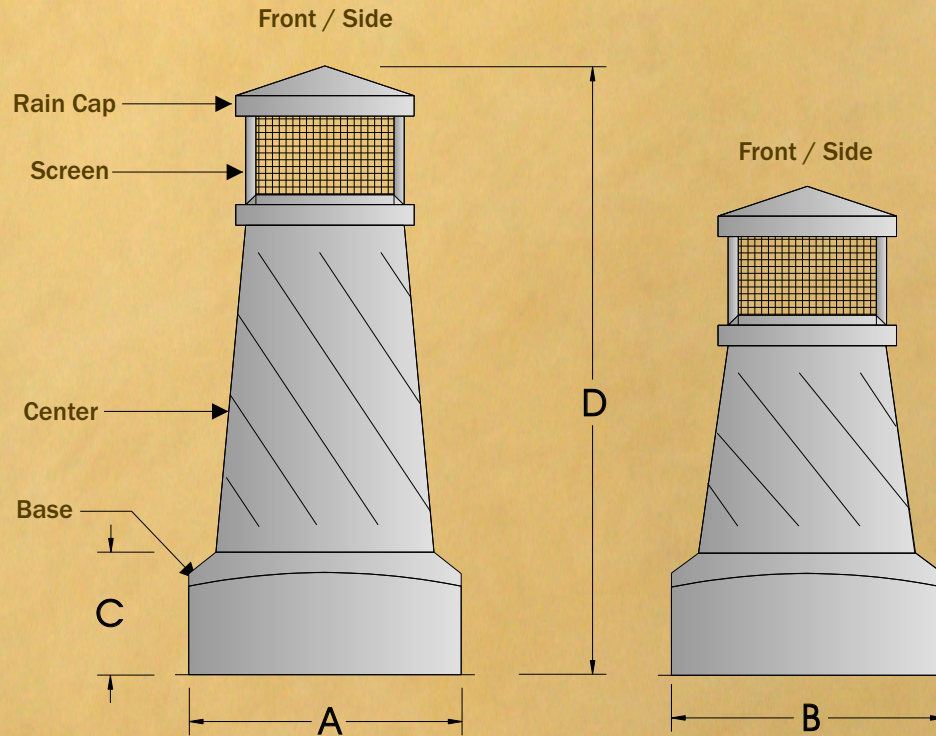

THE COPPER SHOP

Hand Crafted Copper Products

The Cape Rose has been designed to match the architecture of the Shoreline Homes of coastal North America.

** 43" and 36" Illustrated above

Features:

- Removable Rain Cap (brass fasteners).
- Rigid Screen Frame.
- 1 1/2" mtg Flange for easy install.
- Will cover a multitude of pipes and termination caps.
- Engineered to withstand Gail Force winds.
- Improves chimney performance.
- Light Weight and will not rust..
- Prevent animals from entry and nesting.
- Offered in Shiny, Burnished, and Patina finishes.
- High Temp Models Available