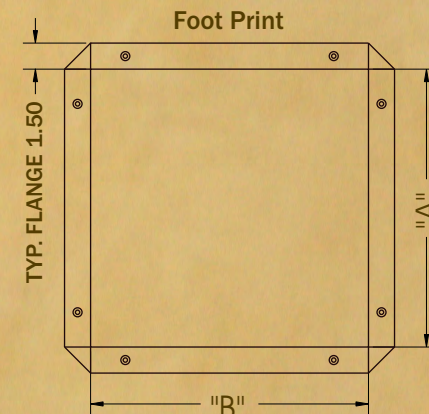

** 43" and 32" Illustrated above

Features:

- Removable Rain Cap (brass fasteners).
- Rigid Screen Frame.
- 1 1/2" mtg Flange for easy install.
- Will cover a multitude of pipes and termination caps.
- Engineered to withstand Gail Force winds.
- Improves chimney performance.
- Light Weight and will not rust..
- Prevent animals from entry and nesting.
- Offered in Shiny, Burnished, and Patina finishes.
- High Temp Models Available

Unit Specifications:

Model Number	A	B	C	D	Weight	Air Flow	Screen	Footprint	Round Pipe Max.	Sq. Liner Max.
18 x 18 x 43	18	18	8	40	27	143" sq.	Woven Cu	18x18+ Flange	17in	17in x 17in
18 x 18 x 33	18	18	8	33	23	143" sq.	Woven Cu	18x18+ Flange	17in	17in x 17in
20 x 20 x 43	20	20	9	43	31	247" sq.	Woven Cu	20x20 + Flange	18in	18in x 18in
20 x 20 x 32	20	20	9	36	25	247" sq.	Woven Cu	20x20 + Flange	18in	18in x 18in
26 x 26 x 52	26	26	10	50	38	384" sq.	Woven Cu	26x26+ Flange	25in	25in x 25in

Custom Sizes Available