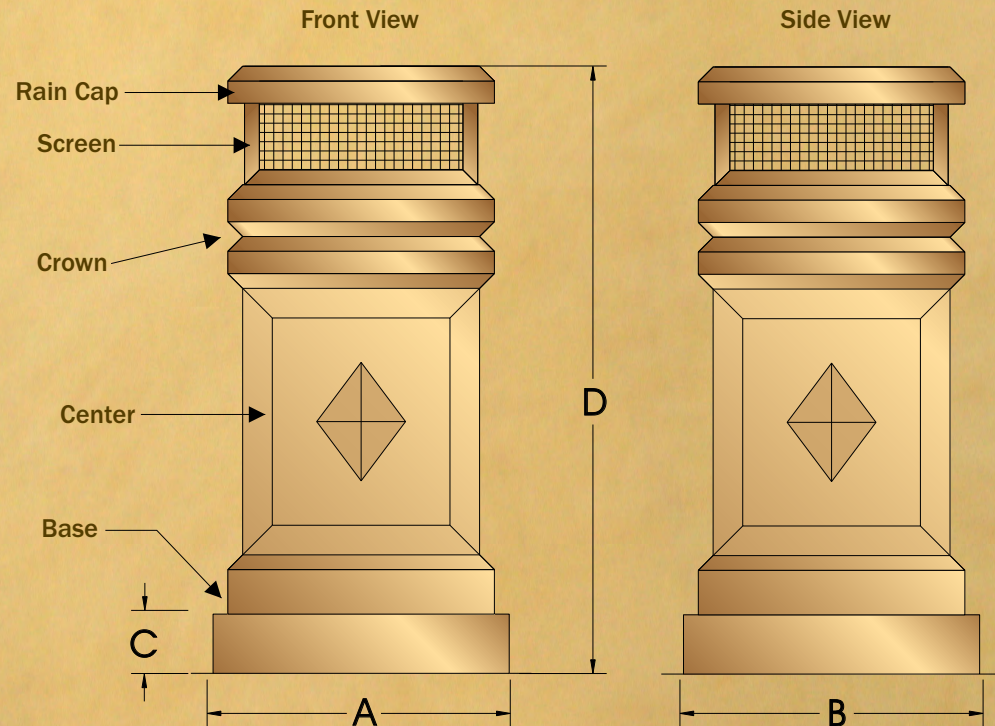

Features:

- Removable Rain Cap (brass fasteners).
- Rigid Screen Frame.
- 1 1/2" mtg Flange for easy install.
- Will cover a multitude of pipes and termination caps.
- Engineered to withstand Gail Force winds.
- Improves chimney performance.
- Light Weight and will not rust..
- Prevent animals from entry and nesting.
- Offered in Shiny, Burnished, and Patina finishes.

Unit Specifications:

Model Number	A	B	C	D	Weight	Air Flow	Screen	Footprint	Round Pipe Max.	Sq. Liner Max.
18 x 18 x 40	18	18	4	40	28.5	290"sq.	Woven Cu	18 x 18+Flange	17in	17 x 17
20 x 20 x 41	20	20	4	41	30	354"sq.	Woven Cu	20 x 20+Flange	19in	19 x 19
24 x 24 x 45	24	24	6	45	36	550"sq.	Woven Cu	24 x 24+Flange	23in	23 x 23

Custom Sizes are Available.