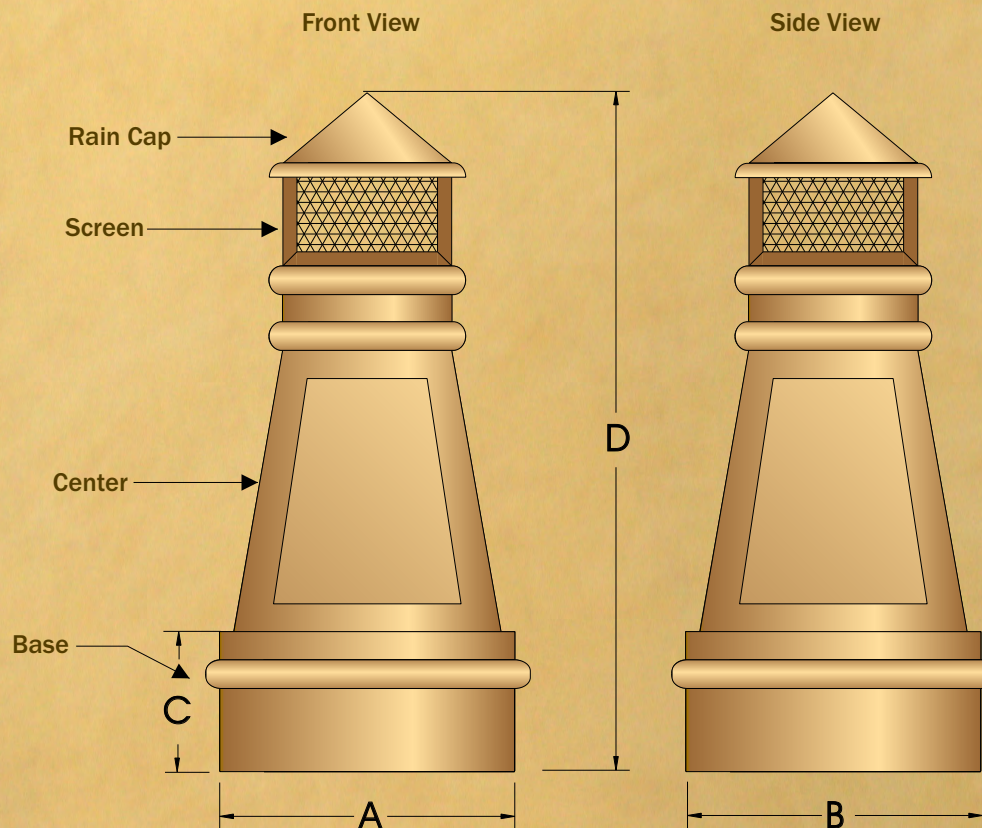

Features:

- Removable Rain Cap (brass fasteners).
- Rigid Screen Frame.
- 1 1/2" mtg Flange for easy install.
- Will cover a multitude of pipes and termination caps.
- Engineered to withstand Gail Force winds.
- Improves chimney performance.
- Light Weight and will not rust..
- Prevent animals from entry and nesting.
- Offered in Shiny, Burnished, and Patina finishes.
- High Temp Models Available

Unit Specifications:

Model Number	A	B	C	D	Weight	Air Flow	Screen	Footprint	Round Pipe Max.	Sq. Liner Max.
20 x 20 x 48	20	20	10	48	29	240" sq.	Woven Cu	20 x 20	19in	20 x 20
24 x 24 x 56	24	24	10	56	34	288 sq.	Woven Cu	24 x 24	23in	24 x 24

Custom Sizes Available

All Copper Shop products can be special ordered and customized to fit your application. We guarantee our craftsmanship and provide a limited warranty with all product. Product dimensions and information subject to change without notice.