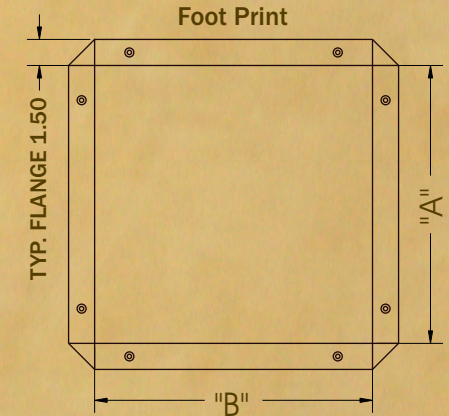

Features:

- Removable Rain Cap (brass fasteners).
- Rigid Screen Frame.
- 1 1/2" mtg Flange for easy install.
- Will cover a multitude of pipes and termination caps.
- Engineered to withstand Gail Force winds.
- Improves chimney performance.
- Light Weight and will not rust..
- Prevent animals from entry and nesting.
- Offered in Shiny, Burnished, and Patina finishes.
- High Temp Models Available

Unit Specifications:

Model Number	A	B	C	D	Weight	Air Flow	Screen	Footprint	Round Pipe Max.	Sq. Liner Max.	
24x 24 x 51	24	24	5	51	40	308" sq.	Woven Cu	24 x 24+Flange	16in	23 x 23	Std Model

Custom Sizes Available